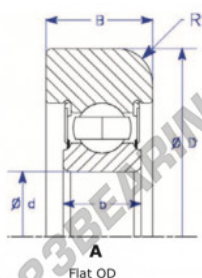

Mast guide bearing MG100MM-3-ENDURO - MG100MM-3-ENDURO

<https://www.123bearing.co.uk/bearing-housing/deep-groove-bearing/mast-guide/mg100mm-3-enduro>

| Part Number | Style | Inner Diameter, d | Outer Diameter, D | Inner Ring Width, b | Outer Ring Width, B | Radius, R | Dynamic Capacity | Static Capacity |
|-------------|------------|-------------------|-------------------|---------------------|---------------------|-----------|------------------|-----------------|
| MG 100mm-3 | 1- Flat OD | 100,000 mm | 203,00 mm | 34 mm | 52,000 mm | 10,000 mm | 122,000 KN | 92,000 KN |

PRODUCT FEATURES

| | |
|------------------|---------------|
| Brand | ENDURO |
| N° Ean13 | 3616060580900 |
| Inside diameter | 100 mm |
| Outside diameter | 203 mm |
| Thickness | 52 mm |
| Dynamic load | 122 kN |
| Static load | 92 kN |
| Packaging | 1 |