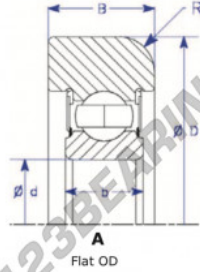

Mast guide bearing MG100MM-2-ENDURO - MG100MM-2-ENDURO

<https://www.123bearing.co.uk/bearing-housing/deep-groove-bearing/mast-guide/mg100mm-2-enduro>

Part Number	Style	Inner Diameter, d	Outer Diameter, D	Inner Ring Width, b	Outer Ring Width, B	Radius, R	Dynamic Capacity	Static Capacity
MG.100mm-2	Flat OD	100.000 mm	207.00 mm	34 mm	52.000 mm	10.000 mm	122,000 kN	92,000 kN

PRODUCT FEATURES

Brand	ENDURO
N° Ean13	3616060580894
Inside diameter	100 mm
Outside diameter	207 mm
Thickness	52 mm
Dynamic load	122 kN
Static load	92 kN
Packaging	1

contact@123bearing.co.uk

02038 087 274