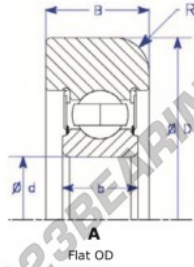

## Mast guide bearing MG70MM-2-ENDURO - MG70MM-2-ENDURO

<https://www.123bearing.co.uk/bearing-housing/deep-groove-bearing/mast-guide/mg70mm-2-enduro>

Part Number	Style	Inner Diameter, d	Outer Diameter, D	Inner Ring Width, b	Outer Ring Width, B	Radius, R	Dynamic Capacity	Static Capacity
MG.70mm.2	1- Flat OD	70.000 mm	200.00 mm	35 mm	56.000 mm	9.000 mm	104,000 kN	68,000 kN

### PRODUCT FEATURES

Brand	ENDURO
N° Ean13	3616060580863
Inside diameter	70 mm
Outside diameter	200 mm
Thickness	56 mm
Dynamic load	104 kN
Static load	68 kN
Packaging	1

[contact@123bearing.co.uk](mailto:contact@123bearing.co.uk)