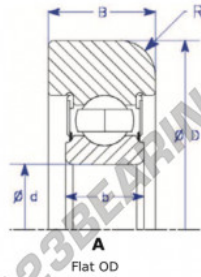

Mast guide bearing MG313-DDA-ENDURO - MG313-DDA-ENDURO

<https://www.123bearing.co.uk/bearing-housing/deep-groove-bearing/mast-guide/mg313-dda-enduro>

Part Number	Style	Inner Diameter, d	Outer Diameter, D	Inner Ring Width, b	Outer Ring Width, B	Radius, R	Dynamic Capacity	Static Capacity
MG 313 DDA	1- Flat OD	65.000 mm	175.00 mm	33 mm	45.000 mm	8.000 mm	93,000 kN	60,000 kN

PRODUCT FEATURES

Brand	ENDURO
N° Ean13	3616060580856
Inside diameter	65 mm
Outside diameter	175 mm
Thickness	45 mm
Dynamic load	93 kN
Static load	60 kN
Packaging	1

contact@123bearing.co.uk

02038 087 274

CRT4 de Lesquin 60 Rue Du Haut De Sainghin 59273 Fretin FRANCE