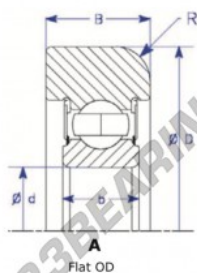

Mast guide bearing MG312-DDM-7-ENDURO - MG312-DDM-7-ENDURO

<https://www.123bearing.co.uk/bearing-housing/deep-groove-bearing/mast-guide/mg312-ddm-7-enduro>

Part Number	Style	Inner Diameter, d	Outer Diameter, D	Inner Ring Width, b	Outer Ring Width, B	Radius, R	Dynamic Capacity	Static Capacity
MG 312 DDM 7	Flat OD	60.000 mm	152.00 mm	31 mm	45.000 mm	7.500 mm	81,750 kN	51,850 kN

PRODUCT FEATURES

Brand	ENDURO
N° Ean13	3616060580832
Inside diameter	60 mm
Outside diameter	152 mm
Thickness	45 mm
Dynamic load	81.75 kN
Static load	51.85 kN
Packaging	1

contact@123bearing.co.uk

02038 087 274