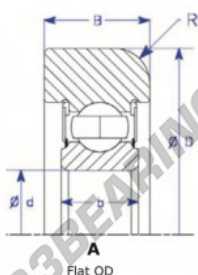

Mast guide bearing MG312-DDM-6-ENDURO - MG312-DDM-6-ENDURO

<https://www.123bearing.co.uk/bearing-housing/deep-groove-bearing/mast-guide/mg312-ddm-6-enduro>

Part Number	Style	Inner Diameter, d	Outer Diameter, D	Inner Ring Width, b	Outer Ring Width, B	Radius, R	Dynamic Capacity	Static Capacity
MG 312 DDM-6	1x Flat OD	60.00 mm	150.00 mm	31 mm	45.00 mm	7.500 mm	81,750 kN	51,850 kN

PRODUCT FEATURES

Brand	ENDURO
N° Ean13	3616060580825
Inside diameter	60 mm
Outside diameter	150 mm
Thickness	45 mm
Dynamic load	81.75 kN
Static load	51.85 kN
Packaging	1

contact@123bearing.co.uk

02038 087 274