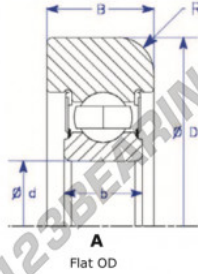

Mast guide bearing MG311-KK-1-ENDURO - MG311-KK-1-ENDURO

<https://www.123bearing.co.uk/bearing-housing/deep-groove-bearing/mast-guide/mg311-kk-1-enduro>

Part Number	Style	Inner Diameter, d	Outer Diameter, D	Inner Ring Width, b	Outer Ring Width, B	Radius, R	Dynamic Capacity	Static Capacity
MG 311-KK-1	1- Flat OD	55.000 mm	148.30 mm	29 mm	45.000 mm	7.000 mm	72,220 kN	44,800 kN

PRODUCT FEATURES

Brand	ENDURO
N° Ean13	3616060580801
Inside diameter	55 mm
Outside diameter	148.3 mm
Thickness	45 mm
Dynamic load	72.22 kN
Static load	44.8 kN
Packaging	1

contact@123bearing.co.uk

02038 087 274