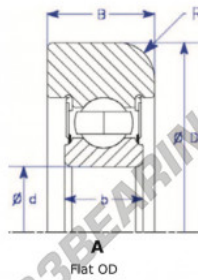

Mast guide bearing MG311-FFN-ENDURO - MG311-FFN-ENDURO

<https://www.123bearing.co.uk/bearing-housing/deep-groove-bearing/mast-guide/mg311-ffn-enduro>

Part Number	Style	Inner Diameter, d	Outer Diameter, D	Inner Ring Width, b	Outer Ring Width, B	Radius, R	Dynamic Capacity	Static Capacity
MG.311.FFN	1- Flat OD	55.000 mm	164.30 mm	29 mm	45.000 mm	11.000 mm	72,220 kN	44,800 kN

PRODUCT FEATURES

Brand	ENDURO
N° Ean13	3616060580795
Inside diameter	55 mm
Outside diameter	164.3 mm
Thickness	45 mm
Dynamic load	72.22 kN
Static load	44.8 kN
Packaging	1

contact@123bearing.co.uk

02038 087 274