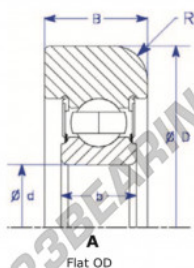

## Mast guide bearing MG311-FFC-1-ENDURO - MG311-FFC-1-ENDURO

<https://www.123bearing.co.uk/bearing-housing/deep-groove-bearing/mast-guide/mg311-ffc-1-enduro>

Part Number	Style	Inner Diameter, d	Outer Diameter, D	Inner Ring Width, b	Outer Ring Width, B	Radius, R	Dynamic Capacity	Static Capacity
MG 311 FFC-1	I - Flat OD	55.000 mm	119.20 mm	25 mm	34.000 mm	8.000 mm	53,360 kN	35,000 kN

### PRODUCT FEATURES

Brand	ENDURO
N° Ean13	3616060580788
Inside diameter	55 mm
Outside diameter	119.2 mm
Thickness	34 mm
Dynamic load	53.36 kN
Static load	35 kN
Packaging	1

[contact@123bearing.co.uk](mailto:contact@123bearing.co.uk)