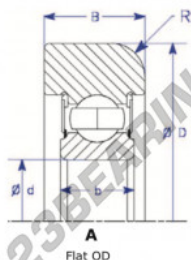

## Mast guide bearing MG311-FF-8-ENDURO - MG311-FF-8-ENDURO

<https://www.123bearing.co.uk/bearing-housing/deep-groove-bearing/mast-guide/mg311-ff-8-enduro>

Part Number	Style	Inner Diameter, d	Outer Diameter, D	Inner Ring Width, b	Outer Ring Width, B	Radius, R	Dynamic Capacity	Static Capacity
MG 311 FF 8	1= Flat OD	55.000 mm	160.27 mm	29 mm	38.100 mm	11.000 mm	72,220 kN	44,800 kN

### PRODUCT FEATURES

Brand	ENDURO
N° Ean13	3616060580771
Inside diameter	55 mm
Outside diameter	160.27 mm
Thickness	38.1 mm
Dynamic load	72.22 kN
Static load	44.8 kN
Packaging	1

[contact@123bearing.co.uk](mailto:contact@123bearing.co.uk)