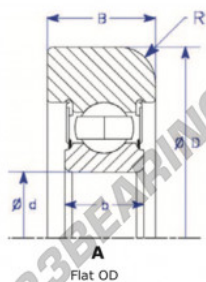

Mast guide bearing MG311-DDZ-ENDURO - MG311-DDZ-ENDURO

<https://www.123bearing.co.uk/bearing-housing/deep-groove-bearing/mast-guide/mg311-ddz-enduro>

Part Number	Style	Inner Diameter, d	Outer Diameter, D	Inner Ring Width, b	Outer Ring Width, B	Radius, R	Dynamic Capacity	Static Capacity
MG.311.DDZ	I-Flat OD	55.000 mm	151.90 mm	29 mm	38.100 mm	11.000 mm	90,820 kN	69,140 kN

PRODUCT FEATURES

Brand	ENDURO
N° Ean13	3616060580757
Inside diameter	55 mm
Inside diameter	2.165" inch
Outside diameter	151.9 mm
Outside diameter	5.98" inch
Thickness	38.1 mm
Thickness	1 1/2" inch
Dynamic load	90.82 kN
Static load	69.14 kN
Packaging	1