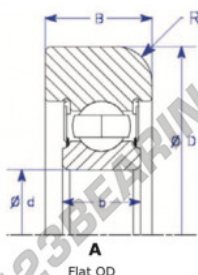

Mast guide bearing MG310-NN-7-ENDURO - MG310-NN-7-ENDURO

<https://www.123bearing.co.uk/bearing-housing/deep-groove-bearing/mast-guide/mg310-nn-7-enduro>

Part Number	Style	Inner Diameter, d	Outer Diameter, D	Inner Ring Width, b	Outer Ring Width, B	Radius, R	Dynamic Capacity	Static Capacity
MG 310 NN-7	Flat OD	50.000 mm	129.00 mm	27 mm	38.000 mm	5.500 mm	62,000 kN	38,210 kN

PRODUCT FEATURES

Brand	ENDURO
N° Ean13	3616060580740
Inside diameter	50 mm
Outside diameter	129 mm
Thickness	38 mm
Dynamic load	62 kN
Static load	38.21 kN
Packaging	1

contact@123bearing.co.uk

02038 087 274