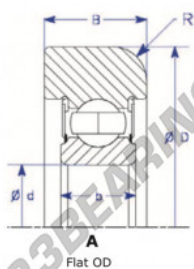

Mast guide bearing MG310-DDM-2-ENDURO - MG310-DDM-2-ENDURO

<https://www.123bearing.co.uk/bearing-housing/deep-groove-bearing/mast-guide/mg310-ddm-2-enduro>

| Part Number | Style | Inner Diameter, d | Outer Diameter, D | Inner Ring Width, b | Outer Ring Width, B | Radius, R | Dynamic Capacity | Static Capacity |
|--------------|---------|-------------------|-------------------|---------------------|---------------------|-----------|------------------|-----------------|
| MG 310 DDM-2 | Flat OD | 50.000 mm | 130.00 mm | 27 mm | 40.000 mm | 6.000 mm | 62,000 kN | 38,210 kN |

PRODUCT FEATURES

| | |
|------------------|---------------|
| Brand | ENDURO |
| N° Ean13 | 3616060580665 |
| Inside diameter | 50 mm |
| Outside diameter | 130 mm |
| Thickness | 40 mm |
| Dynamic load | 62 kN |
| Static load | 38.21 kN |
| Packaging | 1 |