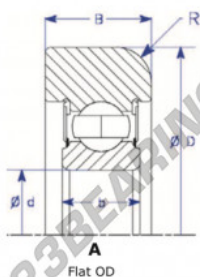

Mast guide bearing MG310-DDM-1-ENDURO - MG310-DDM-1-ENDURO

<https://www.123bearing.co.uk/bearing-housing/deep-groove-bearing/mast-guide/mg310-ddm-1-enduro>

Part Number	Style	Inner Diameter, d	Outer Diameter, D	Inner Ring Width, b	Outer Ring Width, B	Radius, R	Dynamic Capacity	Static Capacity
MG 310 DDM-1	I → Flat OD	50.000 mm	129.00 mm	27 mm	40.000 mm	10.000 mm	62,000 kN	38,210 kN

PRODUCT FEATURES

Brand	ENDURO
N° Ean13	3616060580658
Inside diameter	50 mm
Outside diameter	129 mm
Thickness	40 mm
Weight	1200 g
Dynamic load	62 kN
Static load	38.21 kN
Packaging	1

contact@123bearing.co.uk