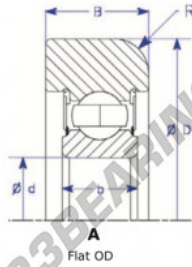

Mast guide bearing MG309-V5-ENDURO - MG309-V5-ENDURO

<https://www.123bearing.co.uk/bearing-housing/deep-groove-bearing/mast-guide/mg309-v5-enduro>

Part Number	Style	Inner Diameter, d	Outer Diameter, D	Inner Ring Width, b	Outer Ring Width, B	Radius, R	Dynamic Capacity	Static Capacity
MG309.V5	1= Flat OD	45.000 mm	127.00 mm	25 mm	30.000 mm	8.000 mm	52,990 kN	32,050 kN

PRODUCT FEATURES

Brand	ENDURO
N° Ean13	3616060580641
Inside diameter	45 mm
Outside diameter	127 mm
Thickness	30 mm
Weight	1750 g
Dynamic load	52.99 kN
Static load	32.05 kN
Packaging	-

contact@123bearing.co.uk