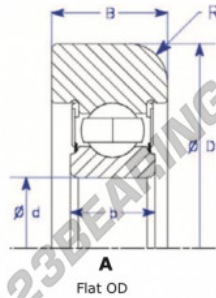

Mast guide bearing MG309-DDT-6-ENDURO - MG309-DDT-6-ENDURO

<https://www.123bearing.co.uk/bearing-housing/deep-groove-bearing/mast-guide/mg309-ddt-6-enduro>

Part Number	Style	Inner Diameter, d	Outer Diameter, D	Inner Ring Width, b	Outer Ring Width, B	Radius, R	Dynamic Capacity	Static Capacity
MG 309 DDT 6	Flat OD	45.000 mm	124.00 mm	25 mm	34.000 mm	8.000 mm	52.990 kN	32.050 kN

PRODUCT FEATURES

Brand	ENDURO
N° Ean13	3616060580566
Inside diameter	45 mm
Outside diameter	124 mm
Thickness	34 mm
Dynamic load	52.99 kN
Static load	32.05 kN
Packaging	1

contact@123bearing.co.uk

02038 087 274