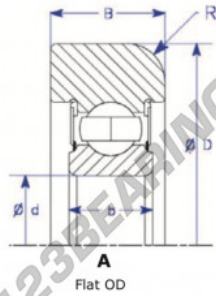

Mast guide bearing MG309-DDN-7-ENDURO - MG309-DDN-7-ENDURO

<https://www.123bearing.co.uk/bearing-housing/deep-groove-bearing/mast-guide/mg309-ddn-7-enduro>

Part Number	Style	Inner Diameter, d	Outer Diameter, D	Inner Ring Width, b	Outer Ring Width, B	Radius, R	Dynamic Capacity	Static Capacity
MG 309 DDN-7	1- Flat OD	45.000 mm	122.90 mm	25 mm	34.000 mm	7.000 mm	52,990 kN	32,050 kN

PRODUCT FEATURES

Brand	ENDURO
N° Ean13	3616060580528
Inside diameter	45 mm
Inside diameter	1.772" inch
Outside diameter	122.9 mm
Outside diameter	4.839" inch
Thickness	34 mm
Thickness	1.339" inch
Dynamic load	52.99 kN
Static load	32.05 kN
Packaging	1