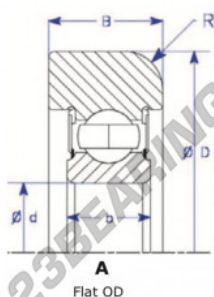

## Mast guide bearing MG309-DDM-4-ENDURO - MG309-DDM-4-ENDURO

<https://www.123bearing.co.uk/bearing-housing/deep-groove-bearing/mast-guide/mg309-ddm-4-enduro>

| Part Number  | Style      | Inner Diameter, d | Outer Diameter, D | Inner Ring Width, b | Outer Ring Width, B | Radius, R | Dynamic Capacity | Static Capacity |
|--------------|------------|-------------------|-------------------|---------------------|---------------------|-----------|------------------|-----------------|
| MG 309 DDM-4 | 1- Flat OD | 45.000 mm         | 117.00 mm         | 25 mm               | 40.000 mm           | 8.000 mm  | 52.990 kN        | 32.050 kN       |

### PRODUCT FEATURES

|                  |               |
|------------------|---------------|
| Brand            | ENDURO        |
| N° Ean13         | 3616060580467 |
| Inside diameter  | 45 mm         |
| Outside diameter | 117 mm        |
| Thickness        | 40 mm         |
| Dynamic load     | 52.99 kN      |
| Static load      | 32.05 kN      |
| Packaging        | 1             |