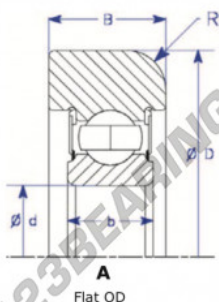

Mast guide bearing MG308-T-18-ENDURO - MG308-T-18-ENDURO

<https://www.123bearing.co.uk/bearing-housing/deep-groove-bearing/mast-guide/mg308-t-18-enduro>

Part Number	Style	Inner Diameter, d	Outer Diameter, D	Inner Ring Width, b	Outer Ring Width, B	Radius, R	Dynamic Capacity	Static Capacity
MG 308 T-18	I-A Flat OD	40.000 mm	119.70 mm	23 mm	28.000 mm	7.000 mm	40,760 kN	24,020 kN

PRODUCT FEATURES

Brand	ENDURO
N° Ean13	3616060580399
Inside diameter	40 mm
Outside diameter	119.7 mm
Thickness	28 mm
Weight	1815 g
Dynamic load	40.76 kN
Static load	24.02 kN
Packaging	1
Standard	No standard