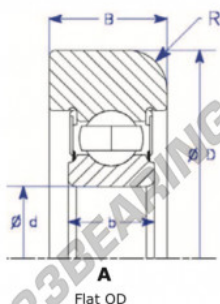

## Mast guide bearing MG308-T-20-ENDURO - MG308-T-20-ENDURO

<https://www.123bearing.co.uk/bearing-housing/deep-groove-bearing/mast-guide/mg308-t-20-enduro>

Part Number	Style	Inner Diameter, d	Outer Diameter, D	Inner Ring Width, b	Outer Ring Width, B	Radius, R	Dynamic Capacity	Static Capacity
MG 308 T-12	1- Flat OD	40.000 mm	125.50 mm	23 mm	32.000 mm	7.000 mm	40,760 KN	24,020 KN

### PRODUCT FEATURES

Brand	ENDURO
N° Ean13	3616060580382
Inside diameter	40 mm
Outside diameter	125.5 mm
Thickness	32 mm
Dynamic load	40.76 kN
Static load	24.02 kN
Packaging	1

[contact@123bearing.co.uk](mailto:contact@123bearing.co.uk)