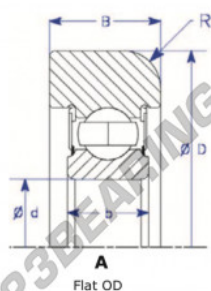

## Mast guide bearing MG308-HD-2-ENDURO - MG308-HD-2-ENDURO

<https://www.123bearing.co.uk/bearing-housing/deep-groove-bearing/mast-guide/mg308-hd-2-enduro>

Part Number	Style	Inner Diameter, d	Outer Diameter, D	Inner Ring Width, b	Outer Ring Width, B	Radius, R	Dynamic Capacity	Static Capacity
MG 308 HD-2	1- Flat OD	40.000 mm	117.20 mm	23 mm	28.000 mm	6.750 mm	40.760 kN	24.020 kN

### PRODUCT FEATURES

Brand	ENDURO
N° Ean13	3616060580306
Inside diameter	40 mm
Inside diameter	1.575" inch
Outside diameter	117.2 mm
Outside diameter	4.614" inch
Thickness	28 mm
Thickness	1.102" inch
Dynamic load	40.76 kN
Static load	24.02 kN
Packaging	1