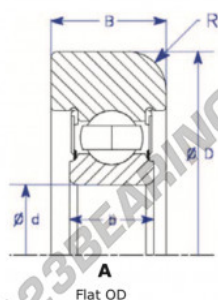

Mast guide bearing MG307-KN-1-ENDURO - MG307-KN-1-ENDURO

<https://www.123bearing.co.uk/bearing-housing/deep-groove-bearing/mast-guide/mg307-kn-1-enduro>

Part Number	Style	Inner Diameter, d	Outer Diameter, D	Inner Ring Width, b	Outer Ring Width, B	Radius, R	Dynamic Capacity	Static Capacity
MG 307 KN-1	1- Flat OD	35,000 mm	105,85 mm	21 mm	25,000 mm	8,000 mm	33,540 kN	19,230 kN

PRODUCT FEATURES

Brand	ENDURO
N° Ean13	3616060580054
Inside diameter	35 mm
Outside diameter	105.85 mm
Thickness	25 mm
Dynamic load	33.54 kN
Static load	19.23 kN
Packaging	1

contact@123bearing.co.uk

02038 087 274