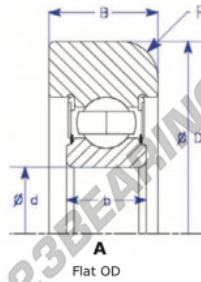

Mast guide bearing MG307-KK-2-ENDURO - MG307-KK-2-ENDURO

<https://www.123bearing.co.uk/bearing-housing/deep-groove-bearing/mast-guide/mg307-kk-2-enduro>

Part Number	Style	Inner Diameter, d	Outer Diameter, D	Inner Ring Width, b	Outer Ring Width, B	Radius, R	Dynamic Capacity	Static Capacity
MG 307 KK-2	↳ Flat OD	35,000 mm	108,30 mm	21 mm	31,000 mm	6,500 mm	33,540 kN	19,230 kN

PRODUCT FEATURES

Brand	ENDURO
N° Ean13	3616060580030
Inside diameter	35 mm
Outside diameter	108.3 mm
Thickness	31 mm
Dynamic load	33.54 kN
Static load	19.23 kN
Packaging	1

contact@123bearing.co.uk

02038 087 274