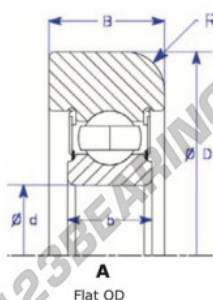

## Mast guide bearing MG307-KK-1-ENDURO - MG307-KK-1-ENDURO

<https://www.123bearing.co.uk/bearing-housing/deep-groove-bearing/mast-guide/mg307-kk-1-enduro>

Part Number	Style	Inner Diameter, d	Outer Diameter, D	Inner Ring Width, b	Outer Ring Width, B	Radius, R	Dynamic Capacity	Static Capacity
MG 307 KK-1	1 - Flat OD	35,000 mm	107,80 mm	21 mm	31,000 mm	6,500 mm	33,540 KN	19,230 KN

### PRODUCT FEATURES

Brand	ENDURO
N° Ean13	3616060580023
Inside diameter	35 mm
Outside diameter	107.8 mm
Thickness	31 mm
Dynamic load	33.54 kN
Static load	19.23 kN
Packaging	1

[contact@123bearing.co.uk](mailto:contact@123bearing.co.uk)