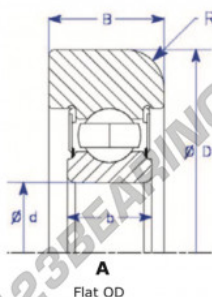

Mast guide bearing MG307-FFTA-ENDURO - MG307-FFTA-ENDURO

<https://www.123bearing.co.uk/bearing-housing/deep-groove-bearing/mast-guide/mg307-ffta-enduro>

Part Number	Style	Inner Diameter, d	Outer Diameter, D	Inner Ring Width, b	Outer Ring Width, B	Radius, R	Dynamic Capacity	Static Capacity
MG 307 FETA	1-1/2 Flat OD	35,000 mm	102,00 mm	21 mm	25,000 mm	4,000 mm	33,540 kN	19,230 kN

PRODUCT FEATURES

Brand	ENDURO
N° Ean13	3616060579928
Inside diameter	35 mm
Outside diameter	102 mm
Thickness	25 mm
Dynamic load	33.54 kN
Static load	19.23 kN
Packaging	1

contact@123bearing.co.uk

02038 087 274