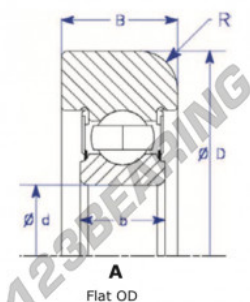

Mast guide bearing MG307-FFN-18-ENDURO - MG307-FFN-18-ENDURO

<https://www.123bearing.co.uk/bearing-housing/deep-groove-bearing/mast-guide/mg307-ffn-18-enduro>

Part Number	Style	Inner Diameter, d	Outer Diameter, D	Inner Ring Width, b	Outer Ring Width, B	Radius, R	Dynamic Capacity	Static Capacity
MG.307.FFN.18	1- Flat OD	35,000 mm	98,00 mm	21 mm	28,000 mm	6,000 mm	33,540 KN	19,230 KN

PRODUCT FEATURES

Brand	ENDURO
N° Ean13	3616060579836
Inside diameter	35 mm
Inside diameter	1.378" inch
Outside diameter	98 mm
Outside diameter	3.858" inch
Thickness	28 mm
Thickness	1.102" inch
Weight	20 g
Dynamic load	33.54 kN
Static load	19.23 kN
Packaging	1
Standard	No standard