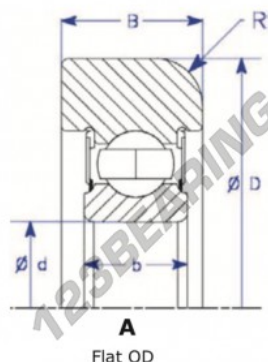

Mast guide bearing MG307-FFCL-7-ENDURO - MG307-FFCL-7-ENDURO

<https://www.123bearing.co.uk/bearing-housing/deep-groove-bearing/mast-guide/mg307-ffcl-7-enduro>

Part Number	Style	Inner Diameter, d	Outer Diameter, D	Inner Ring Width, b	Outer Ring Width, B	Radius, R	Dynamic Capacity	Static Capacity
MG 307 FFCL-7	Flat OD	35,000 mm	101,80 mm	28,85 mm	27,000 mm	3,700 mm	33,540 kN	19,230 kN

PRODUCT FEATURES

Brand	ENDURO
N° Ean13	3616060579744
Inside diameter	35 mm
Inside diameter	1.378" inch
Outside diameter	101.8 mm
Outside diameter	4.008" inch
Thickness	27 mm
Thickness	1.063" inch
Dynamic load	33.54 kN
Static load	19.23 kN
Packaging	1