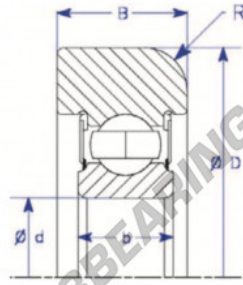

Mast guide bearing MG306-FFT-2-ENDURO - MG306-FFT-2-ENDURO

<https://www.123bearing.co.uk/bearing-housing/deep-groove-bearing/mast-guide/mg306-fft-2-enduro>

Part Number	Style	Inner Diameter, d	Outer Diameter, D	Inner Ring Width, b	Outer Ring Width, B	Radius, R	Dynamic Capacity	Static Capacity
MG 306 FFT 2	1- Flat OD	30,000 mm	92,00 mm	18 mm	24,000 mm	5,000 mm	27,000 kN	15,190 kN

PRODUCT FEATURES

Brand	ENDURO
N° Ean13	3616060579652
Inside diameter	30 mm
Outside diameter	92 mm
Thickness	24 mm
Dynamic load	27 kN
Static load	15.19 kN
Packaging	1

contact@123bearing.co.uk

02038 087 274