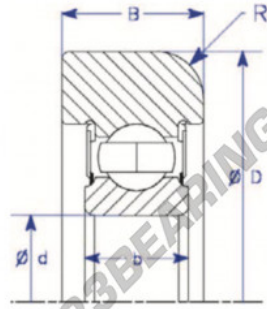

Mast guide bearing MG206-FFH-ENDURO - MG206-FFH-ENDURO

<https://www.123bearing.co.uk/bearing-housing/deep-groove-bearing/mast-guide/mg206-ffh-enduro>

Part Number	Style	Inner Diameter, d	Outer Diameter, D	Inner Ring Width, b	Outer Ring Width, B	Radius, R	Dynamic Capacity	Static Capacity
MG 206.FFH	I= Flat OD	30,000 mm	79,50 mm	16,59 mm	28,575 mm	6,750 mm	19,460 KN	11,310 KN

PRODUCT FEATURES

Brand	ENDURO
N° Ean13	3616060579584
Inside diameter	30 mm
Outside diameter	80 mm
Thickness	29 mm
Weight	708 g
Dynamic load	27.36 kN
Static load	18.86 kN
Packaging	1

contact@123bearing.co.uk