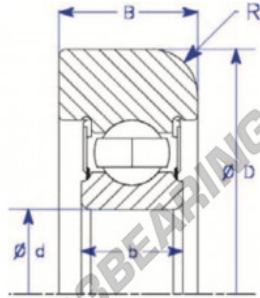

Mast guide bearing MG305-DD-ENDURO - MG305-DD-ENDURO

<https://www.123bearing.co.uk/bearing-housing/deep-groove-bearing/mast-guide/mg305-dd-enduro>

Part Number	Style	Inner Diameter, d	Outer Diameter, D	Inner Ring Width, b	Outer Ring Width, B	Radius, R	Dynamic Capacity	Static Capacity
MG 305 DD	Flat OD	25,000 mm	76,20 mm	17 mm	25,400 mm	8,380 mm	22,390 kN	11,490 kN

PRODUCT FEATURES

Brand	ENDURO
N° Ean13	3616060579546
Inside diameter	25 mm
Outside diameter	76.2 mm
Thickness	25.4 mm
Dynamic load	22.39 kN
Static load	11.49 kN
Packaging	1

contact@123bearing.co.uk

02038 087 274