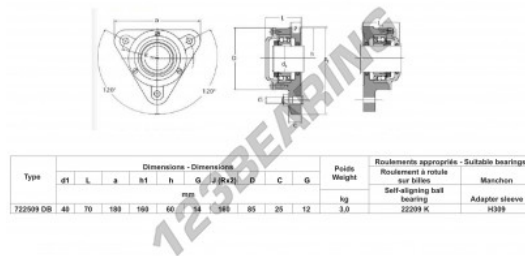

Housed bearing 3 bolts 722509-DB-22209-K - 722509-DB-22209-K

<https://www.123bearing.co.uk/bearing-housing/housed-bearing/cast-iron-housed-bearing-3/722509-db-22209-k>

PRODUCT FEATURES

Brand	GEN
Shaft diameter	40 mm
No. of fasteners	3
Tightening	Clamping sleeve
Mounting center distance	160 mm
Material	cast iron
Weight	3000 g
Packaging	1