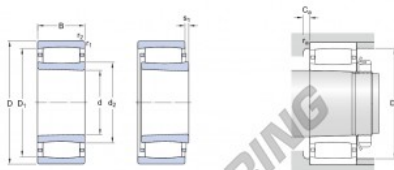

Roller bearing C2220-KTN9-SKF - C2220-KTN9-SKF

<https://www.123bearing.co.uk/bearing-housing/roller-bearing/roller/c2220-ktn9-skf>

Bearing	Dimensions										Bore diameter	Bore diameter			Change	Change	Change	Change	Change	Change	Change	Change	Change	Change							
	d	D	B	r ₁	r ₂	r ₃	r ₄	r ₅	r ₆	r ₇		d ₁	d ₂	d ₃											d ₄	d ₅	d ₆	d ₇	d ₈	d ₉	d ₁₀
C2220-KTN9	100	180	46	1.5	1.5	1.5	1.5	1.5	1.5	1.5	100	100	100	100	100	100	100	100	100	100	100	100	100	100	100	100	100	100	100	100	100

PRODUCT FEATURES

Brand	SKF
N° Ean13	3616060577252
Inside diameter	100 mm
Outside diameter	180 mm
Thickness	46 mm
Limiting speed	3600 rpm
Weight	4800 g
Dynamic load	415 kN
Static load	465 kN
Packaging	1