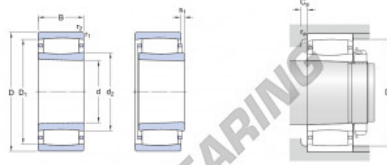

Roller bearing C2209-KTN9-SKF - C2209-KTN9-SKF

<https://www.123bearing.co.uk/bearing-housing/roller-bearing/roller/c2209-ktn9-skf>

Reference	Dimensions				Number of rollers	Dimensions (mm)				Cage	Cage material	Cage type	Cage width	Cage height	Cage thickness	Cage weight	Cage material	Cage type	Cage weight	Cage material	Cage type	Cage weight	
	A	B	C	D		E	F	G	H														
C2209-KTN9	45	85	23	45	11	11	11	11	11	11	11	11	11	11	11	11	11	11	11	11	11	11	11

PRODUCT FEATURES

Brand	SKF
N° Ean13	7316571139616
Inside diameter	45 mm
Outside diameter	85 mm
Thickness	23 mm
Limiting speed	7500 rpm
Weight	0.55 g
Dynamic load	93 kN
Static load	93 kN
Packaging	-
Standard	No standard