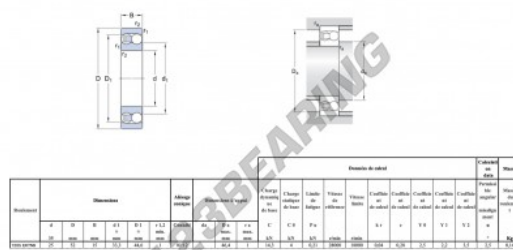

Self aligning ball bearing 1218-K-SKF - 1218-K-SKF

<https://www.123bearing.co.uk/bearing-housing/deep-groove-bearing/sefl-aligning/1218-k-skf>

PRODUCT FEATURES

Brand	SKF
N° Ean13	7316576605437
Inside diameter	90 mm
Outside diameter	160 mm
Thickness	30 mm
Weight	2480 g
Dynamic load	14.3 kN
Static load	4 kN
Packaging	1
Standard	No standard