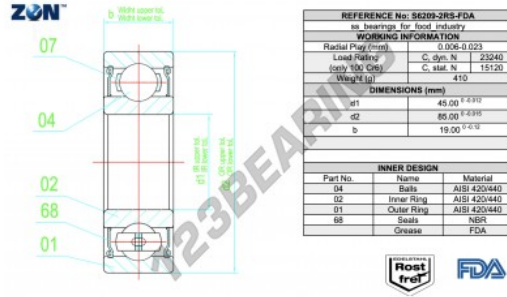

Deep groove ball bearing single row

S6209-2RS-FDA-AISI420-ZEN - S6209-2RS-FDA-AISI420-ZEN

<https://www.123bearing.co.uk/bearing-housing/deep-groove-bearing/single-row/s6209-2rs-fda-aisi420-zen>

PRODUCT FEATURES

Brand	ZEN
N° Ean13	3616060574671
Inside diameter	45 mm
Sealing	Seal on both sides
Outside diameter	85 mm
Thickness	19 mm
Weight	410 g
Packaging	1

contact@123bearing.co.uk

02038 087 274

CRT4 de Lesquin 60 Rue Du Haut De Sainghin 59273 Fretin FRANCE