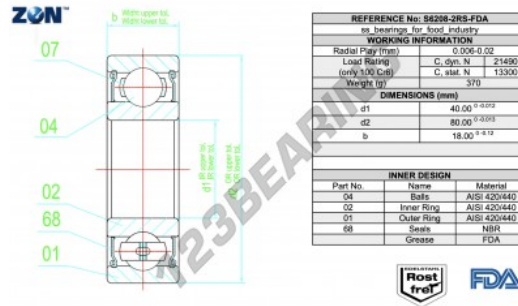

Deep groove ball bearing single row S6208-2RS-FDA-AISI420-ZEN - S6208-2RS-FDA-AISI420-ZEN

<https://www.123bearing.co.uk/bearing-housing/deep-groove-bearing/single-row/s6208-2rs-fda-aisi420-zen>

PRODUCT FEATURES

Brand	ZEN
N° Ean13	3616060574657
Inside diameter	40 mm
Sealing	Seal on both sides
Outside diameter	80 mm
Thickness	18 mm
Weight	370 g
Packaging	1

contact@123bearing.co.uk

02038 087 274

CRT4 de Lesquin 60 Rue Du Haut De Sainghin 59273 Fretin FRANCE