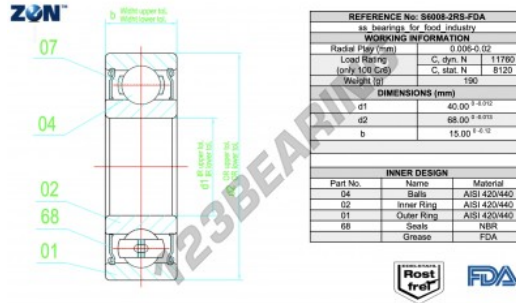

Deep groove ball bearing single row

S6008-2RS-FDA-AISI420-ZEN - S6008-2RS-FDA-AISI420-ZEN

<https://www.123bearing.co.uk/bearing-housing/deep-groove-bearing/single-row/s6008-2rs-fda-aisi420-zen>

PRODUCT FEATURES

Brand	ZEN
N° Ean13	3616060574640
Inside diameter	40 mm
Sealing	-
Outside diameter	68 mm
Thickness	15 mm
Weight	190 g
Packaging	-

contact@123bearing.co.uk

02038 087 274

CRT4 de Lesquin 60 Rue Du Haut De Sainghin 59273 Fretin FRANCE