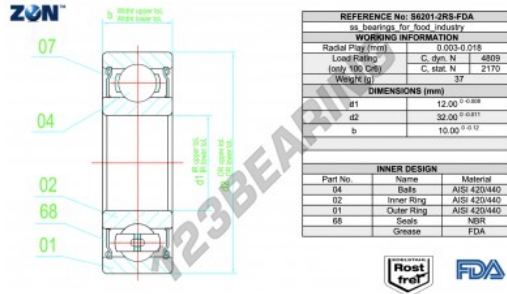

Deep groove ball bearing single row S6201-2RS-FDA-AISI420-ZEN - S6201-2RS-FDA-AISI420-ZEN

<https://www.123bearing.co.uk/bearing-housing/deep-groove-bearing/single-row/s6201-2rs-fda-aisi420-zen>

PRODUCT FEATURES

Brand	ZEN
N° Ean13	3616060574442
Inside diameter	12 mm
Sealing	Seal on both sides
Outside diameter	32 mm
Thickness	10 mm
Weight	37 g
Packaging	1

contact@123bearing.co.uk

02038 087 274

CRT4 de Lesquin 60 Rue Du Haut De Sainghin 59273 Fretin FRANCE