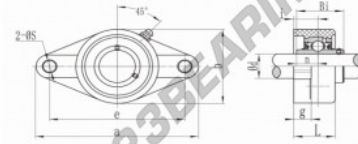

Housed bearing 2 bolts TFL-SUC-211-FDA-ZEN - TFL-SUC-211-FDA-ZEN

<https://www.123bearing.co.uk/bearing-housing/housed-bearing/cast-iron-housed-bearing-2/tfl-suc-211-fda-zen>

| Type | Bore Dia | | | Dimension (mm) | | | | | | | Mounting Weight (kg) | Ball. Dia. (mm) | | |
|--------------|----------|------|------|----------------|-----|-----|-----|------|----|----|----------------------|-----------------|------|------|
| | d1 | d2 | d3 | a | b | c | e | f | g | h | | | | |
| TFL211FDAZEN | 22 | 57.8 | 61.9 | 30 | 224 | 184 | 128 | 16.5 | 43 | 14 | 25 | ANA | 22.2 | 6208 |

PRODUCT FEATURES

| | |
|--------------------------|---------------|
| Brand | ZEN |
| N° Ean13 | 3616060572707 |
| Shaft diameter | 55 mm |
| No. of fasteners | 2 |
| Tightening | set screw |
| Mounting center distance | 184 mm |
| Material | PLASTIC |
| Packaging | 1 |