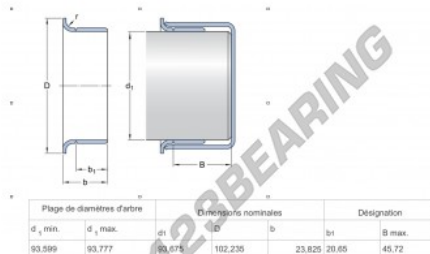

Speedi-Sleeve 99365-SKF - 99365-SKF

<https://www.123bearing.co.uk/seals/accessories/speedi-sleeve/99365-skf>

PRODUCT FEATURES

Brand	SKF
N° Ean13	85311042611
Inside diameter	93 mm
Thickness	23 mm
Packaging	1