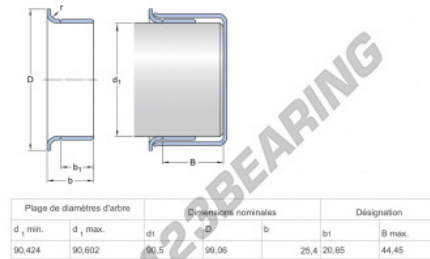

### PRODUCT FEATURES

Brand	SKF
N° Ean13	85311042550
Inside diameter	90.5 mm
Thickness	25.4 mm
Outside diameter	91 mm
Weight	200 g
Packaging	1
Standard	No standard

[contact@123bearing.co.uk](mailto:contact@123bearing.co.uk)