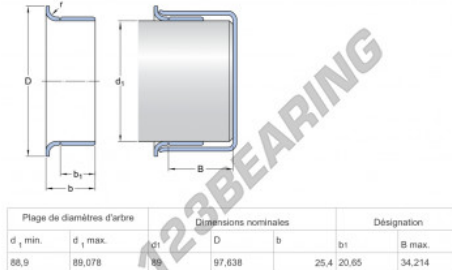

Speedi-Sleeve 99350-SKF - 99350-SKF

<https://www.123bearing.co.uk/seals/accessories/speedi-sleeve/99350-skf>

PRODUCT FEATURES

Brand	SKF
N° Ean13	85311042505
Inside diameter	89 mm
Thickness	25 mm
Packaging	1