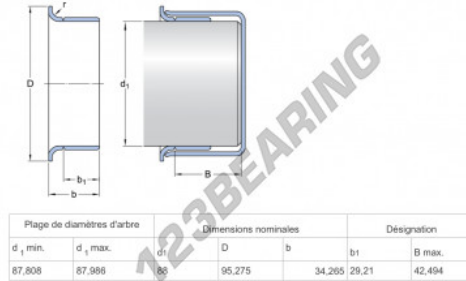

### PRODUCT FEATURES

Brand	SKF
N° Ean13	3616060571908
Inside diameter	88 mm
Thickness	34.27 mm
Outside diameter	88.5 mm
Weight	200 g
Packaging	-
Standard	-

[contact@123bearing.co.uk](mailto:contact@123bearing.co.uk)