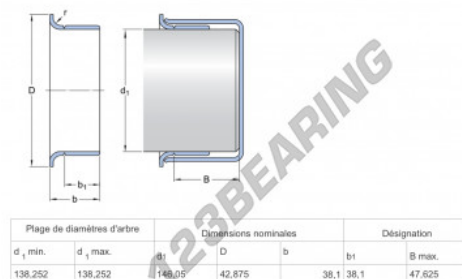

Speedi-Sleeve 99548-SKF - 99548-SKF

<https://www.123bearing.co.uk/seals/accessories/speedi-sleeve/99548-skf>

PRODUCT FEATURES

Brand	SKF
N° Ean13	85311043090
Inside diameter	138 mm
Thickness	42 mm
Packaging	1