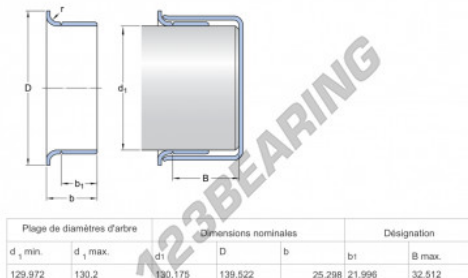

### PRODUCT FEATURES

Brand	SKF
N° Ean13	85311042987
Inside diameter	130 mm
Inside diameter	5.118" inch
Thickness	25 mm
Thickness	0.984" inch
Weight	271 g
Packaging	1

[contact@123bearing.co.uk](mailto:contact@123bearing.co.uk)