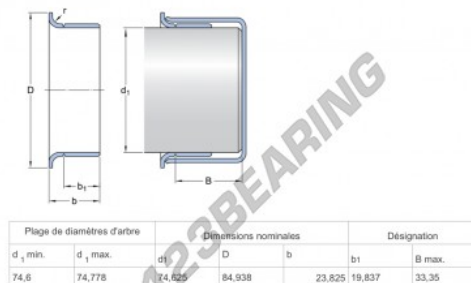

Speedi-Sleeve 99847-SKF - 99847-SKF

<https://www.123bearing.co.uk/seals/accessories/speedi-sleeve/99847-skf>

PRODUCT FEATURES

Brand	SKF
N° Ean13	85311185998
Inside diameter	74 mm
Thickness	23 mm
Packaging	1