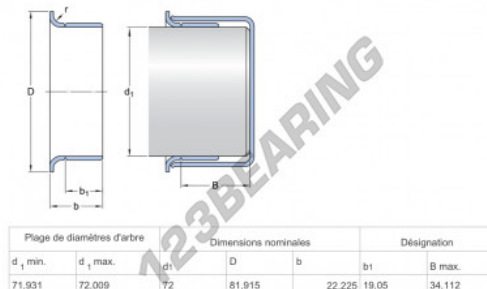

### PRODUCT FEATURES

Brand	SKF
N° Ean13	3616060571120
Inside diameter	72 mm
Inside diameter	2.835" inch
Thickness	22 mm
Thickness	0.866" inch
Outside diameter	72.51 mm
Outside diameter	2.855" inch
Weight	50 g
Packaging	-
Standard	No standard