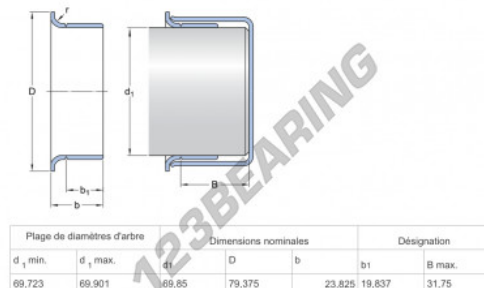

Speedi-Sleeve 99843-SKF - 99843-SKF

<https://www.123bearing.co.uk/seals/accessories/speedi-sleeve/99843-skf>

PRODUCT FEATURES

Brand	SKF
N° Ean13	85311185950
Inside diameter	69 mm
Inside diameter	2.717" inch
Thickness	23 mm
Thickness	0.906" inch
Packaging	1