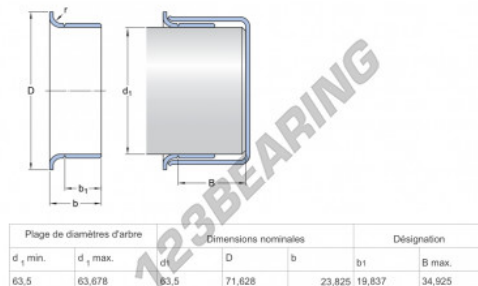

Speedi-Sleeve 99840-SKF - 99840-SKF

<https://www.123bearing.co.uk/seals/accessories/speedi-sleeve/99840-skf>

PRODUCT FEATURES

Brand	SKF
N° Ean13	85311185929
Inside diameter	63.5 mm
Inside diameter	2 1/2" inch
Thickness	23 mm
Thickness	0.906" inch
Weight	98 g
Packaging	1