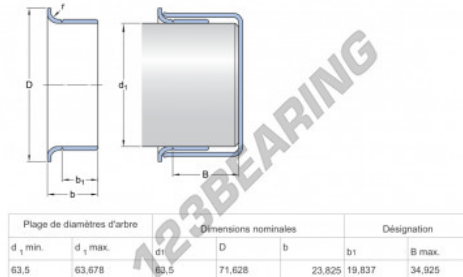

Speedi-Sleeve 99250-SKF - 99250-SKF

<https://www.123bearing.co.uk/seals/accessories/speedi-sleeve/99250-skf>

PRODUCT FEATURES

Brand	SKF
N° Ean13	85311041966
Inside diameter	63.5 mm
Inside diameter	2 1/2" inch
Thickness	23 mm
Thickness	0.906" inch
Weight	92 g
Packaging	1